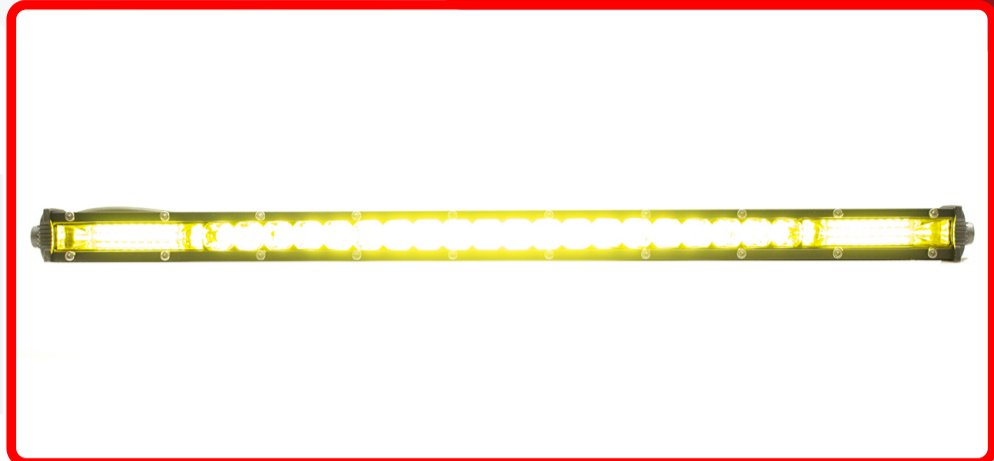

**SKU # RSL020A**

**Part # 1007312**

Description

20 inch Amber Fog Cutter Super Slim LED combo beam micro light bar including DT connector Race Sport Lighting

**Categories** LED Light Bars

**Sub-Categories** Other Light Bars

**UPC** 817999029154

**Unit of Measure** EA

**Related Skus:**

**Cross Sell Skus:**

**Condition**

New

**Manufacturer**

Race Sport Lighting

**EZ Category**

High Power Auxiliary Lighting

**Est. Labor**

Hours

**Gross Weight**

1.20

**Width**

2.25